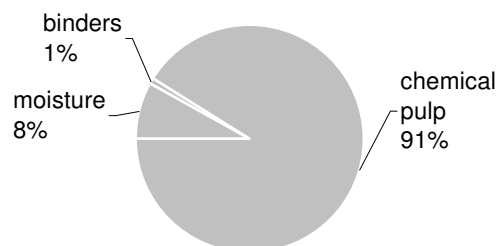

Product	ZANDERS Spectral 100, 200g/m²
Company	M-real
Site	Zanders Reflex, Germany

Information gathered from **01.01.2006** to **31.12.2006**
Date of issue **24.05.2007**

Environmental product declaration for paper

Environmental Management

Certified environmental management system (at the mill since) **ISO 14001 (2003)**

Environmental aspects of wood procurement Certified PEFC Chain of Custody at the mill since 2006.

Company management systems ensure traceability of the origin of wood.

Environmental parameters

The figures are based on methods and procedures of measurement approved by the local (or national) environmental regulators at the production site. The figures include both paper and pulp production.

Water	COD	20.2	kg/t
	AOX	0.103	kg/t
	N_{Tot}	0.276	kg/t
	P_{Tot}	0.053	kg/t

Air	SO₂	1.64	kg/t
	NO_x	1.97	kg/t
	CO₂ (fossil)	652	kg/t

Solid waste landfilled **23** BDkg/t

Purchased electricity consumption

/ tonne of final product **980** kWh

Product composition

More information

Contact person **Claudia Zähringer**

Address **M-real Zanders GmbH**

D-52349 Düren

Phone **+49 (2421) 497 373**

E-mail **Claudia.Zaehringer@m-real.com**