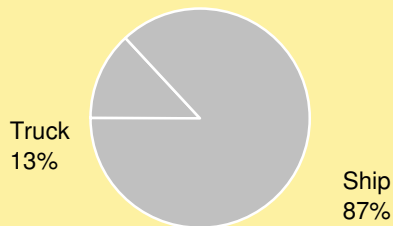

Product **ZANDERS Spectral 100, 200 g/m²**

Mill info

ZANDERS Spectral is a complete range of coloured tracing papers made from coloured pulp. It is suitable for almost all printing and finishing processes. The main applications are in the graphic art sector as a creative element in brochures, company reports and other corporate and product communication material. ZANDERS Spectral is also ideal for envelopes and can be used for direct mail.

M-real Zanders GmbH, Reflex Mill is located in Düren, Germany, 50 km west of Cologne. The capacity of the mill is over 100,000 t/a. The mill is a non-integrated mill and the waste water is treated in a municipal off-site effluent plant. The treated water is released to the river Rur. There is a gas fired power plant which operates on combined heat and power generation.

Transport

RAW MATERIAL - FIBRES

Transport modes

Average transport distance

Wood	N/A km
Pulp	6,477 km
Recovered paper	km

(Info. gathered from 01.01.2006 to 31.12.2006)

PRODUCTS

The main market for ZANDERS Spectral is central Europe. The company's policy is to maximise transport by ship or rail where practical and cost effective. Therefore Zanders has invested in two logistic centres – one for the Reflex Mill – to switch transport from road to rail. To overseas markets, the finished papers are transported in containers by rail and ship, to customers in central and Eastern Europe by road and rail.

Handling after use

PRODUCT

The preferred handling of the product is recycling, but the product is also biodegradable as compost or can be incinerated to produce energy.

PACKAGING

The packaging plastic and paperboard can be recycled or incinerated for energy production. Wooden pallets are best utilised as fuel in energy production.